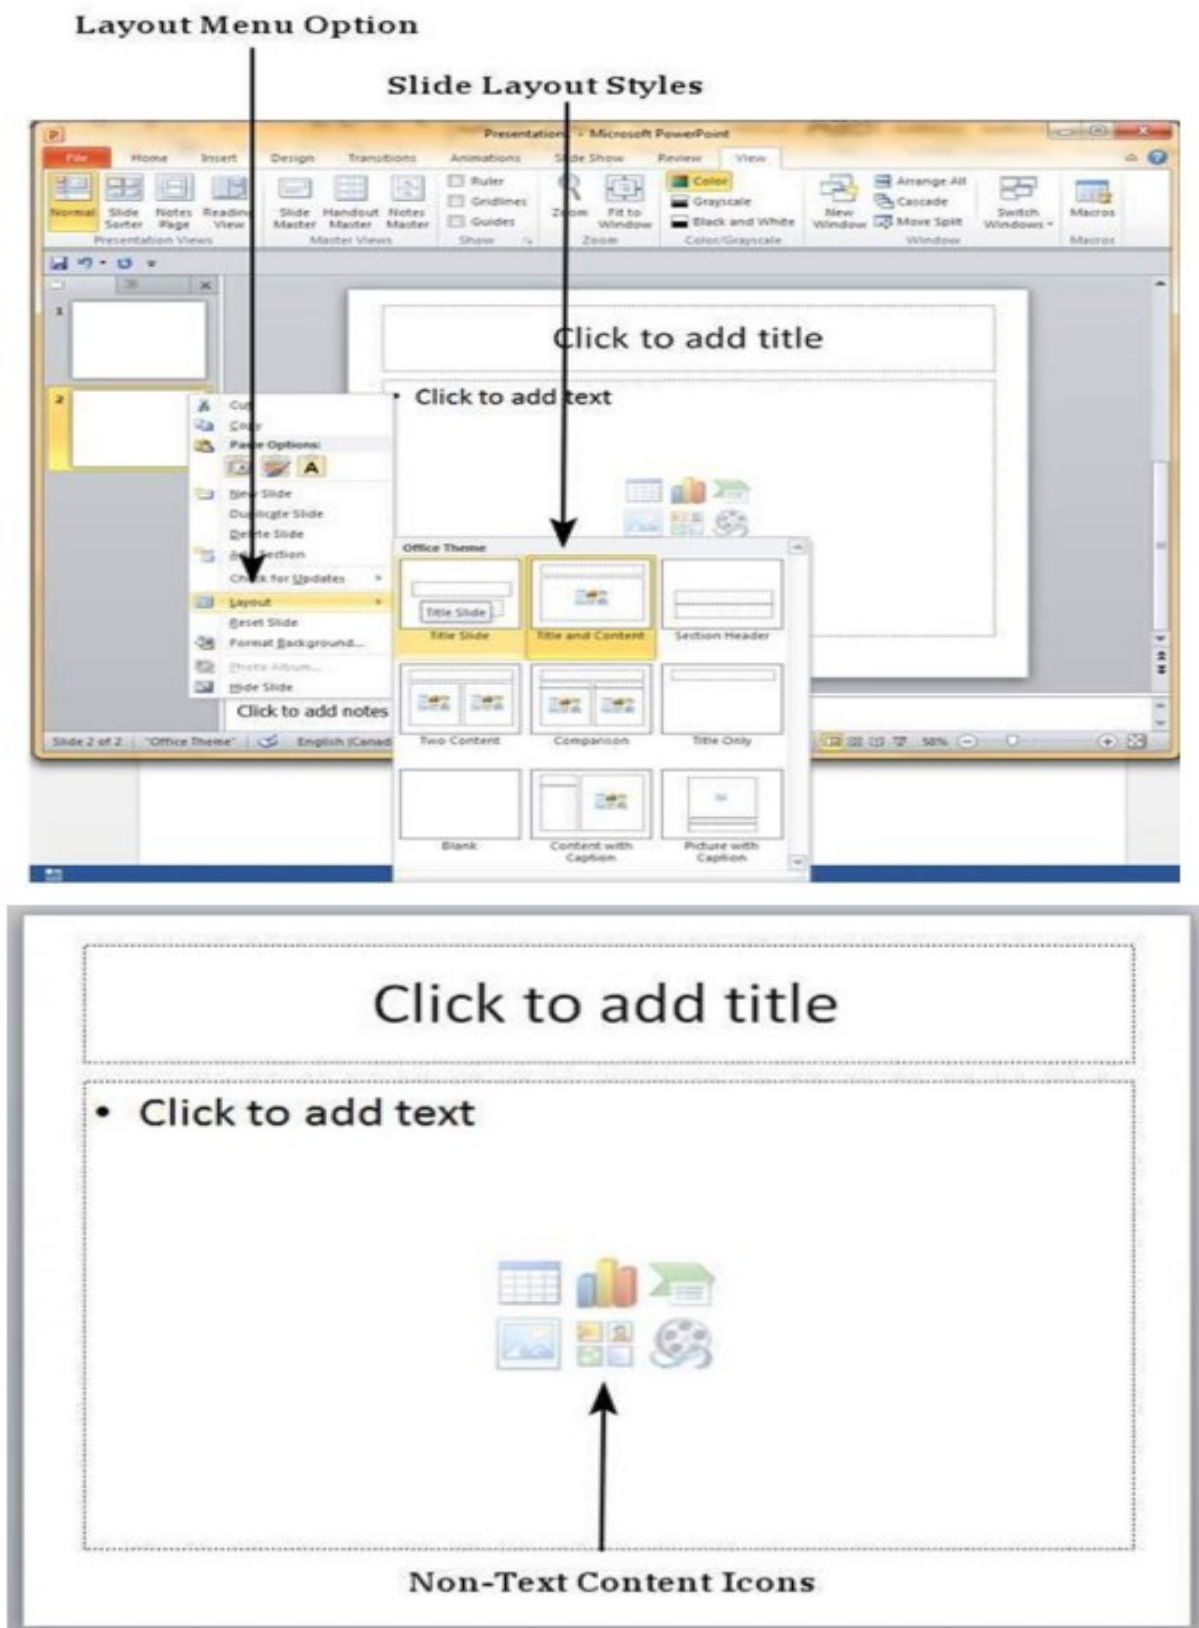

Microsoft PowerPoint :

Microsoft PowerPoint is a commercial presentation application written and distributed by Microsoft for Microsoft Windows and Mac OS X. Microsoft PowerPoint is a presentation tool that supports text, shapes, graphics, pictures and multimedia along with integration with other Microsoft Office products like Excel. By default, documents saved in PowerPoint 2010 are saved with the .pptx extension whereas, the file extension of the prior PowerPoint versions is .ppt.

Navigation Pane

New Slide Option

Module of Information and communication technology (ICT)