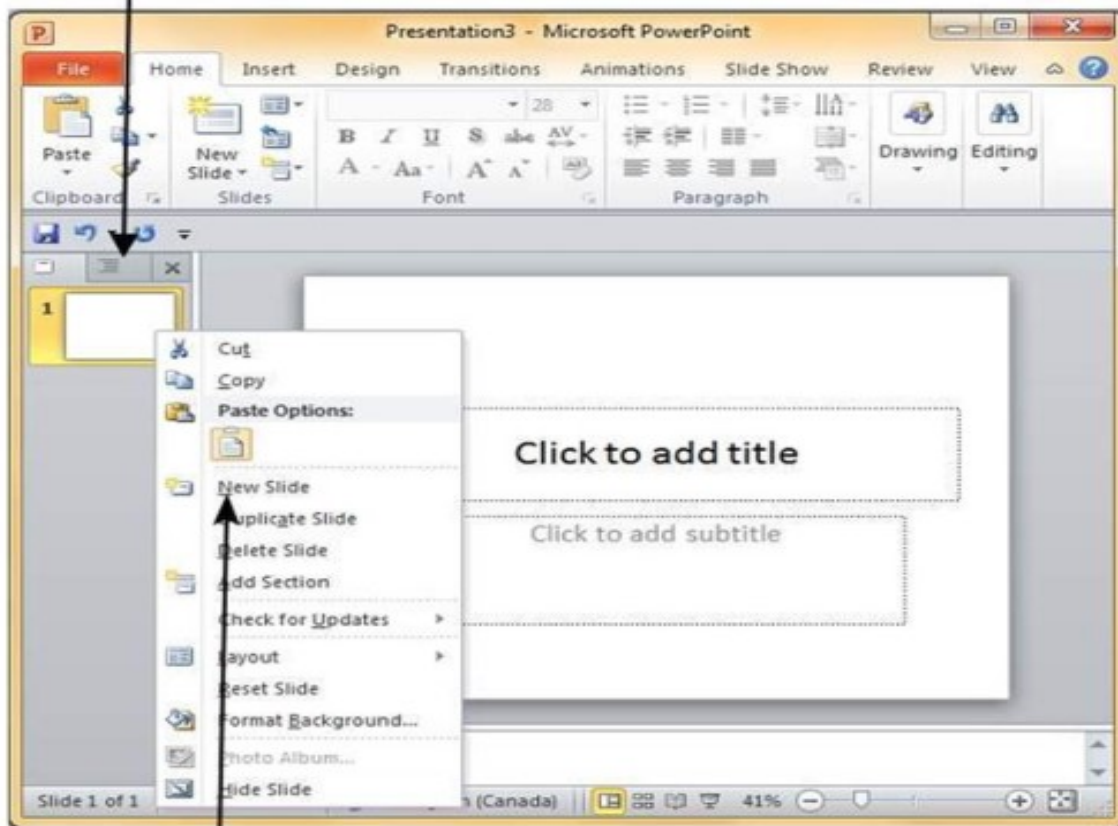

Navigation Pane